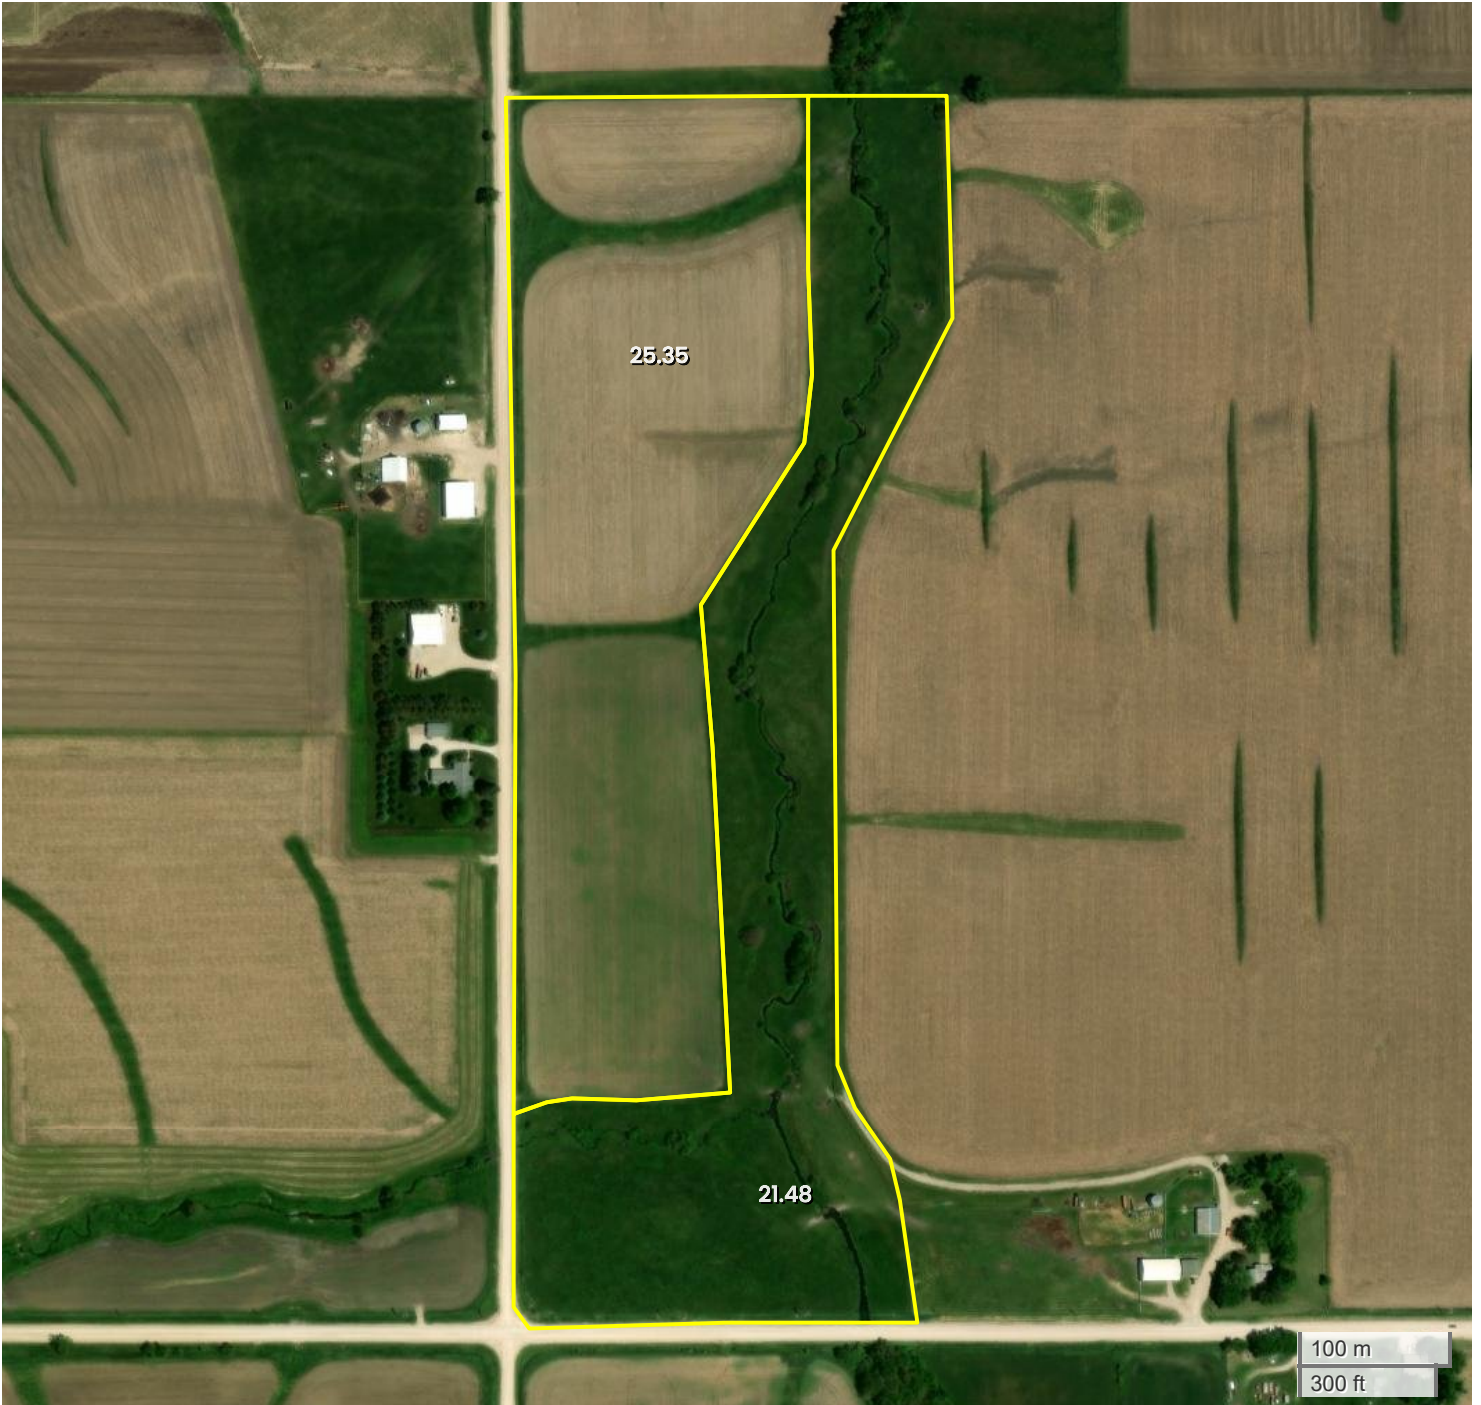

TRACT 2  
AERIAL MAP

Center: 41.348324, -94.050140

26-76N-28W

Douglas Township

Madison County, IA

FarmWorth, LLC makes no representations or warranties, express or implied, as to the accuracy of any information, data, numerical values, boundaries, or any other information generated through the use of FarmWorth.com. User is solely responsible for independently investigating and determining all information provided through FarmWorth.com prior to use and waives any and all claims against FarmWorth, LLC for any inaccuracies or inconsistencies in the information and/or data.