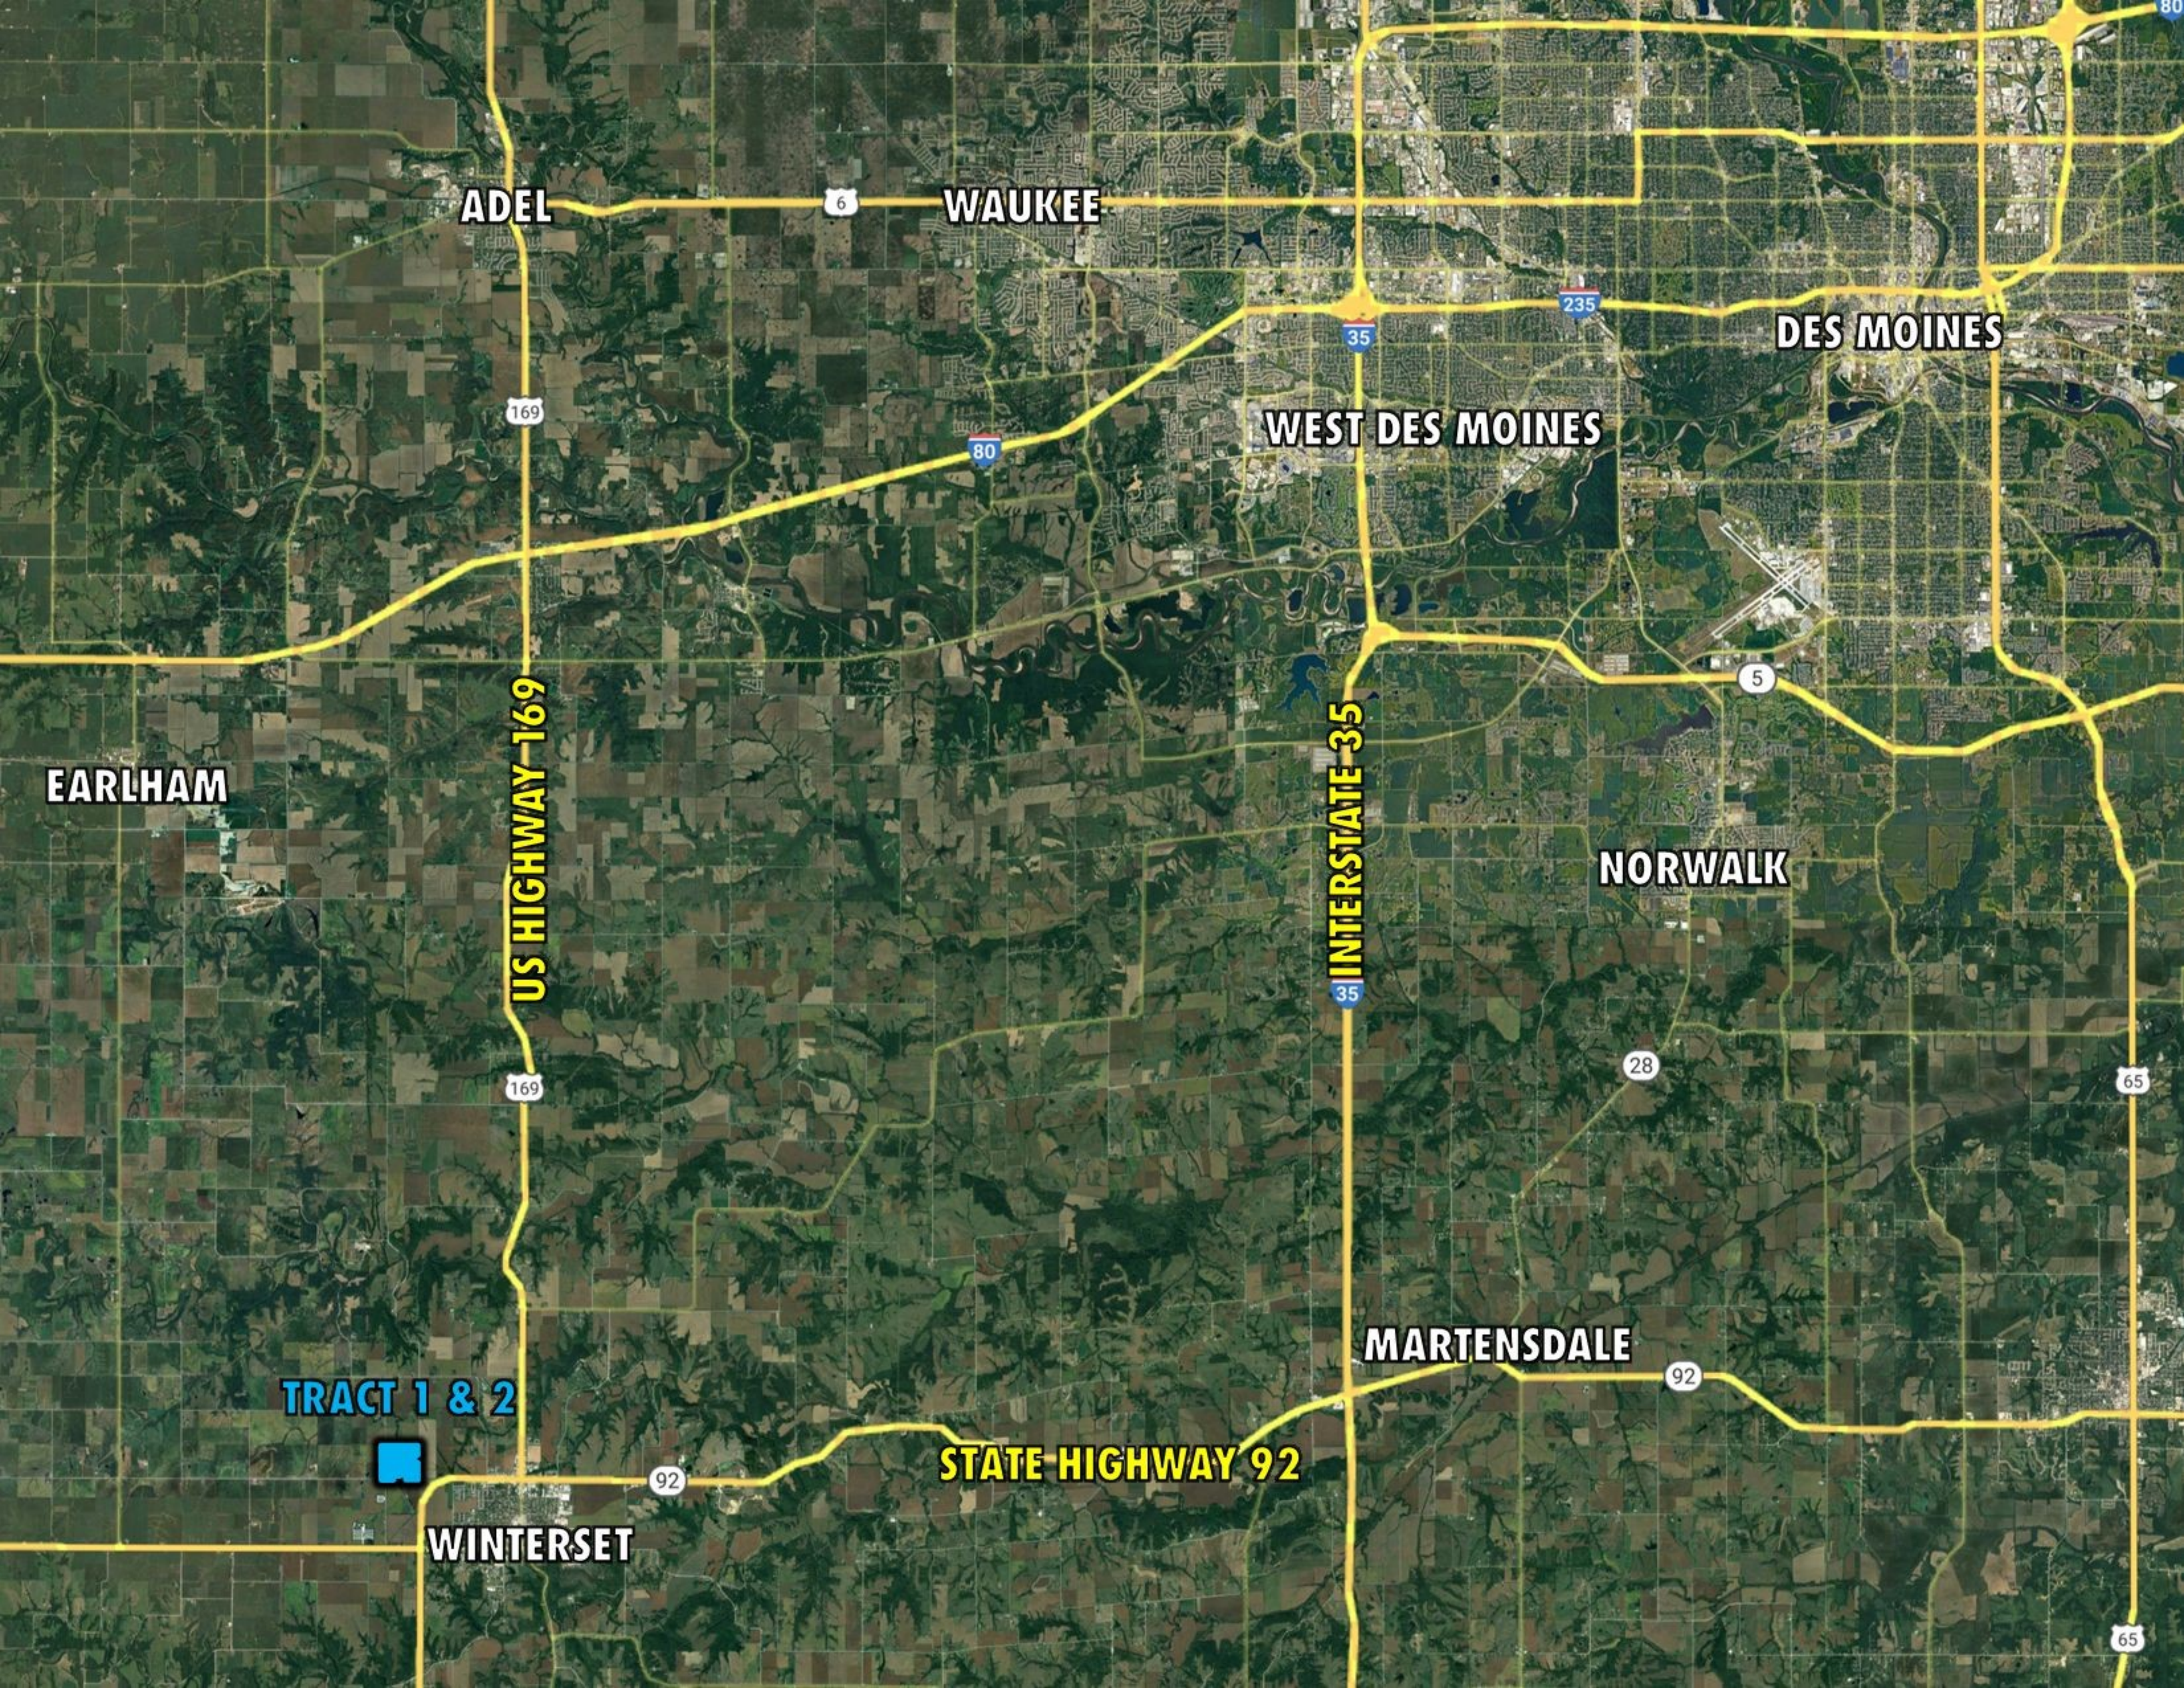

**WINTERSET, IOWA**

**HOGBACK BRIDGE ROAD**

**210TH STREET**

**TRACT 1**

**TRACT 2**

**KIOWA AVENUE**

**TRACT 2**

**TRACT 1**

**KIOWA AVENUE**

**HOGBACK BRIDGE ROAD**

**210TH STREET**

210th St

210th St

*\*Boundary lines are subject to survey and may change*

ADEL

WAUKEE

DES MOINES

WEST DES MOINES

EARLHAM

NORWALK

MARTENSDALE

TRACT 1 & 2

STATE HIGHWAY 92

WINTERSET

US HIGHWAY 169

INTERSTATE 35